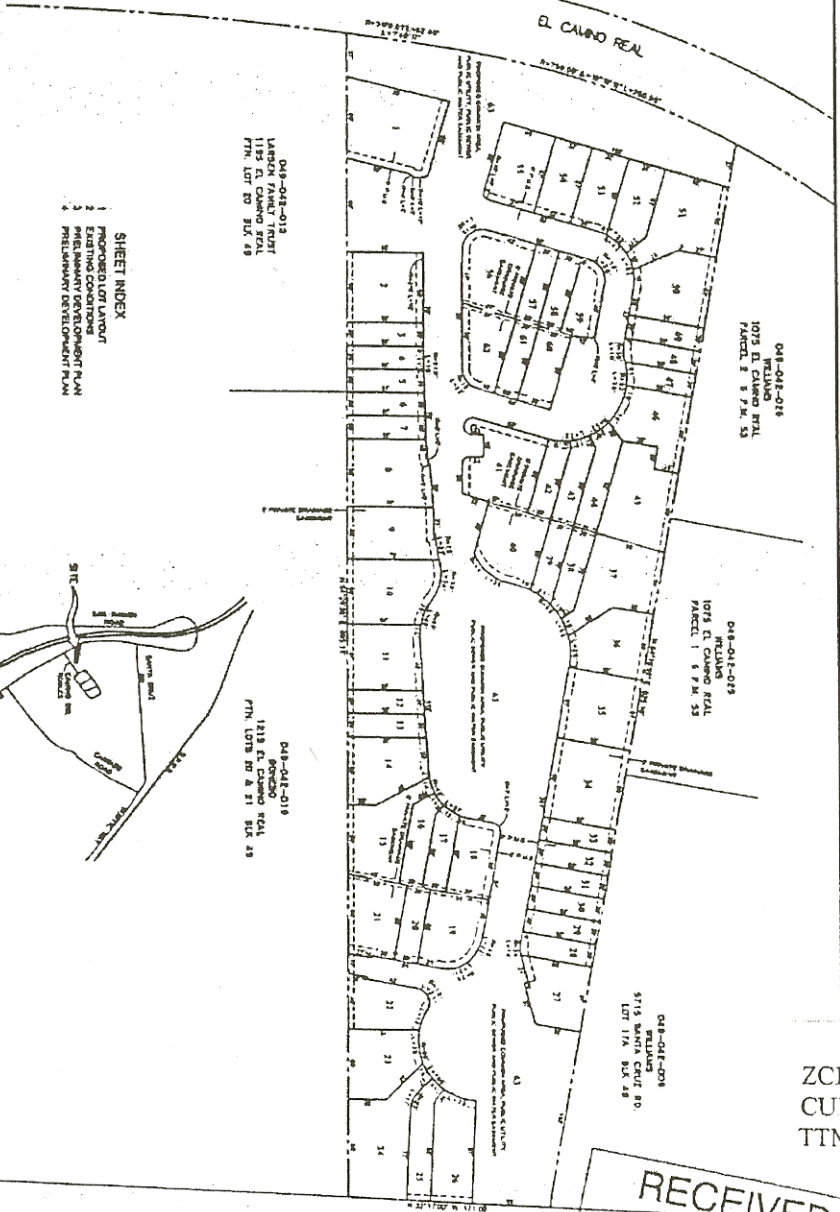

ZC
CU
TTN

RECEIVED

048-048-019
DORADO
1818 EL CAMINO REAL
PTN. LOTS 10 & 11 B.L. 49

048-048-020
SULLY
3715 SANTA CECILIA RD
LOT 17A B.L. 49

1. **SHEET INDEX**
1. 1 PROPOSED LAYOUT
  2. 2 PRELIMINARY DEVELOPMENT PLAN
  3. 3 PRELIMINARY DEVELOPMENT PLAN