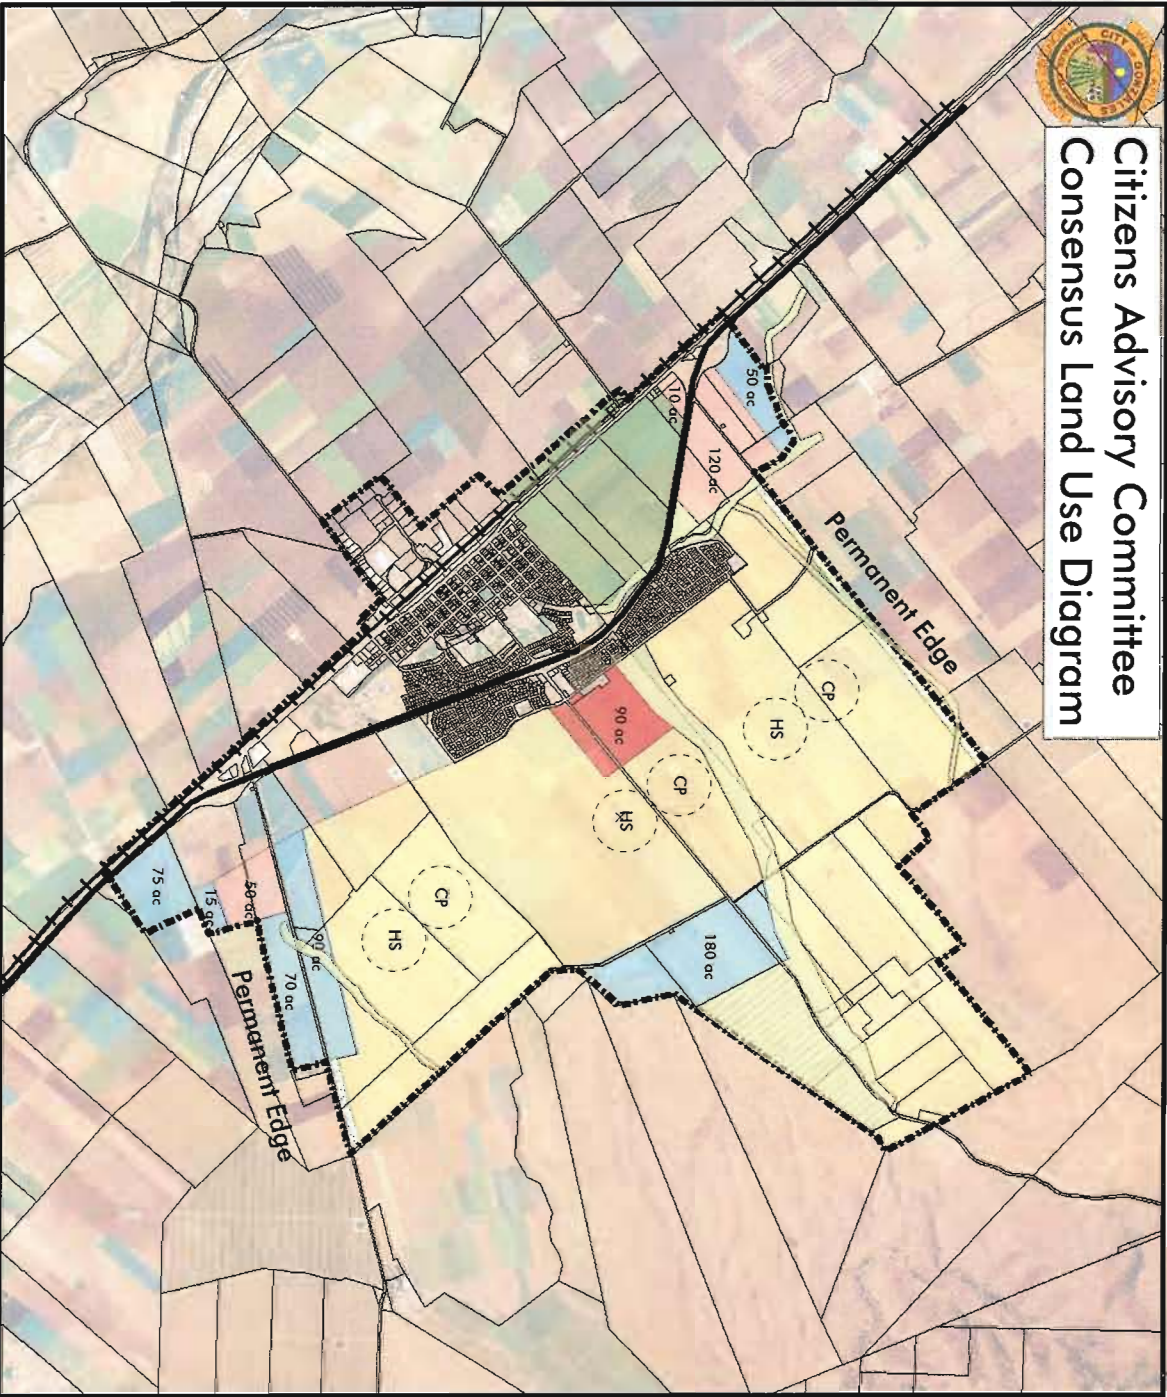

# Citizens Advisory Committee Consensus Land Use Diagram

## CITY OF GONZALES

GENERAL PLAN UPDATE

### Legend

- Neighborhood Residential
- Community Commercial Mixed Use
- Highway Commercial
- Industrial/Manufacturing
- Parks and Open Space
- Agriculture
- Ag Buffer
- Growth Area Boundary
- HS High School
- CP Community Park

### Land Use Alternative 5

Citizens Advisory Committee  
Consensus Land Use Diagram