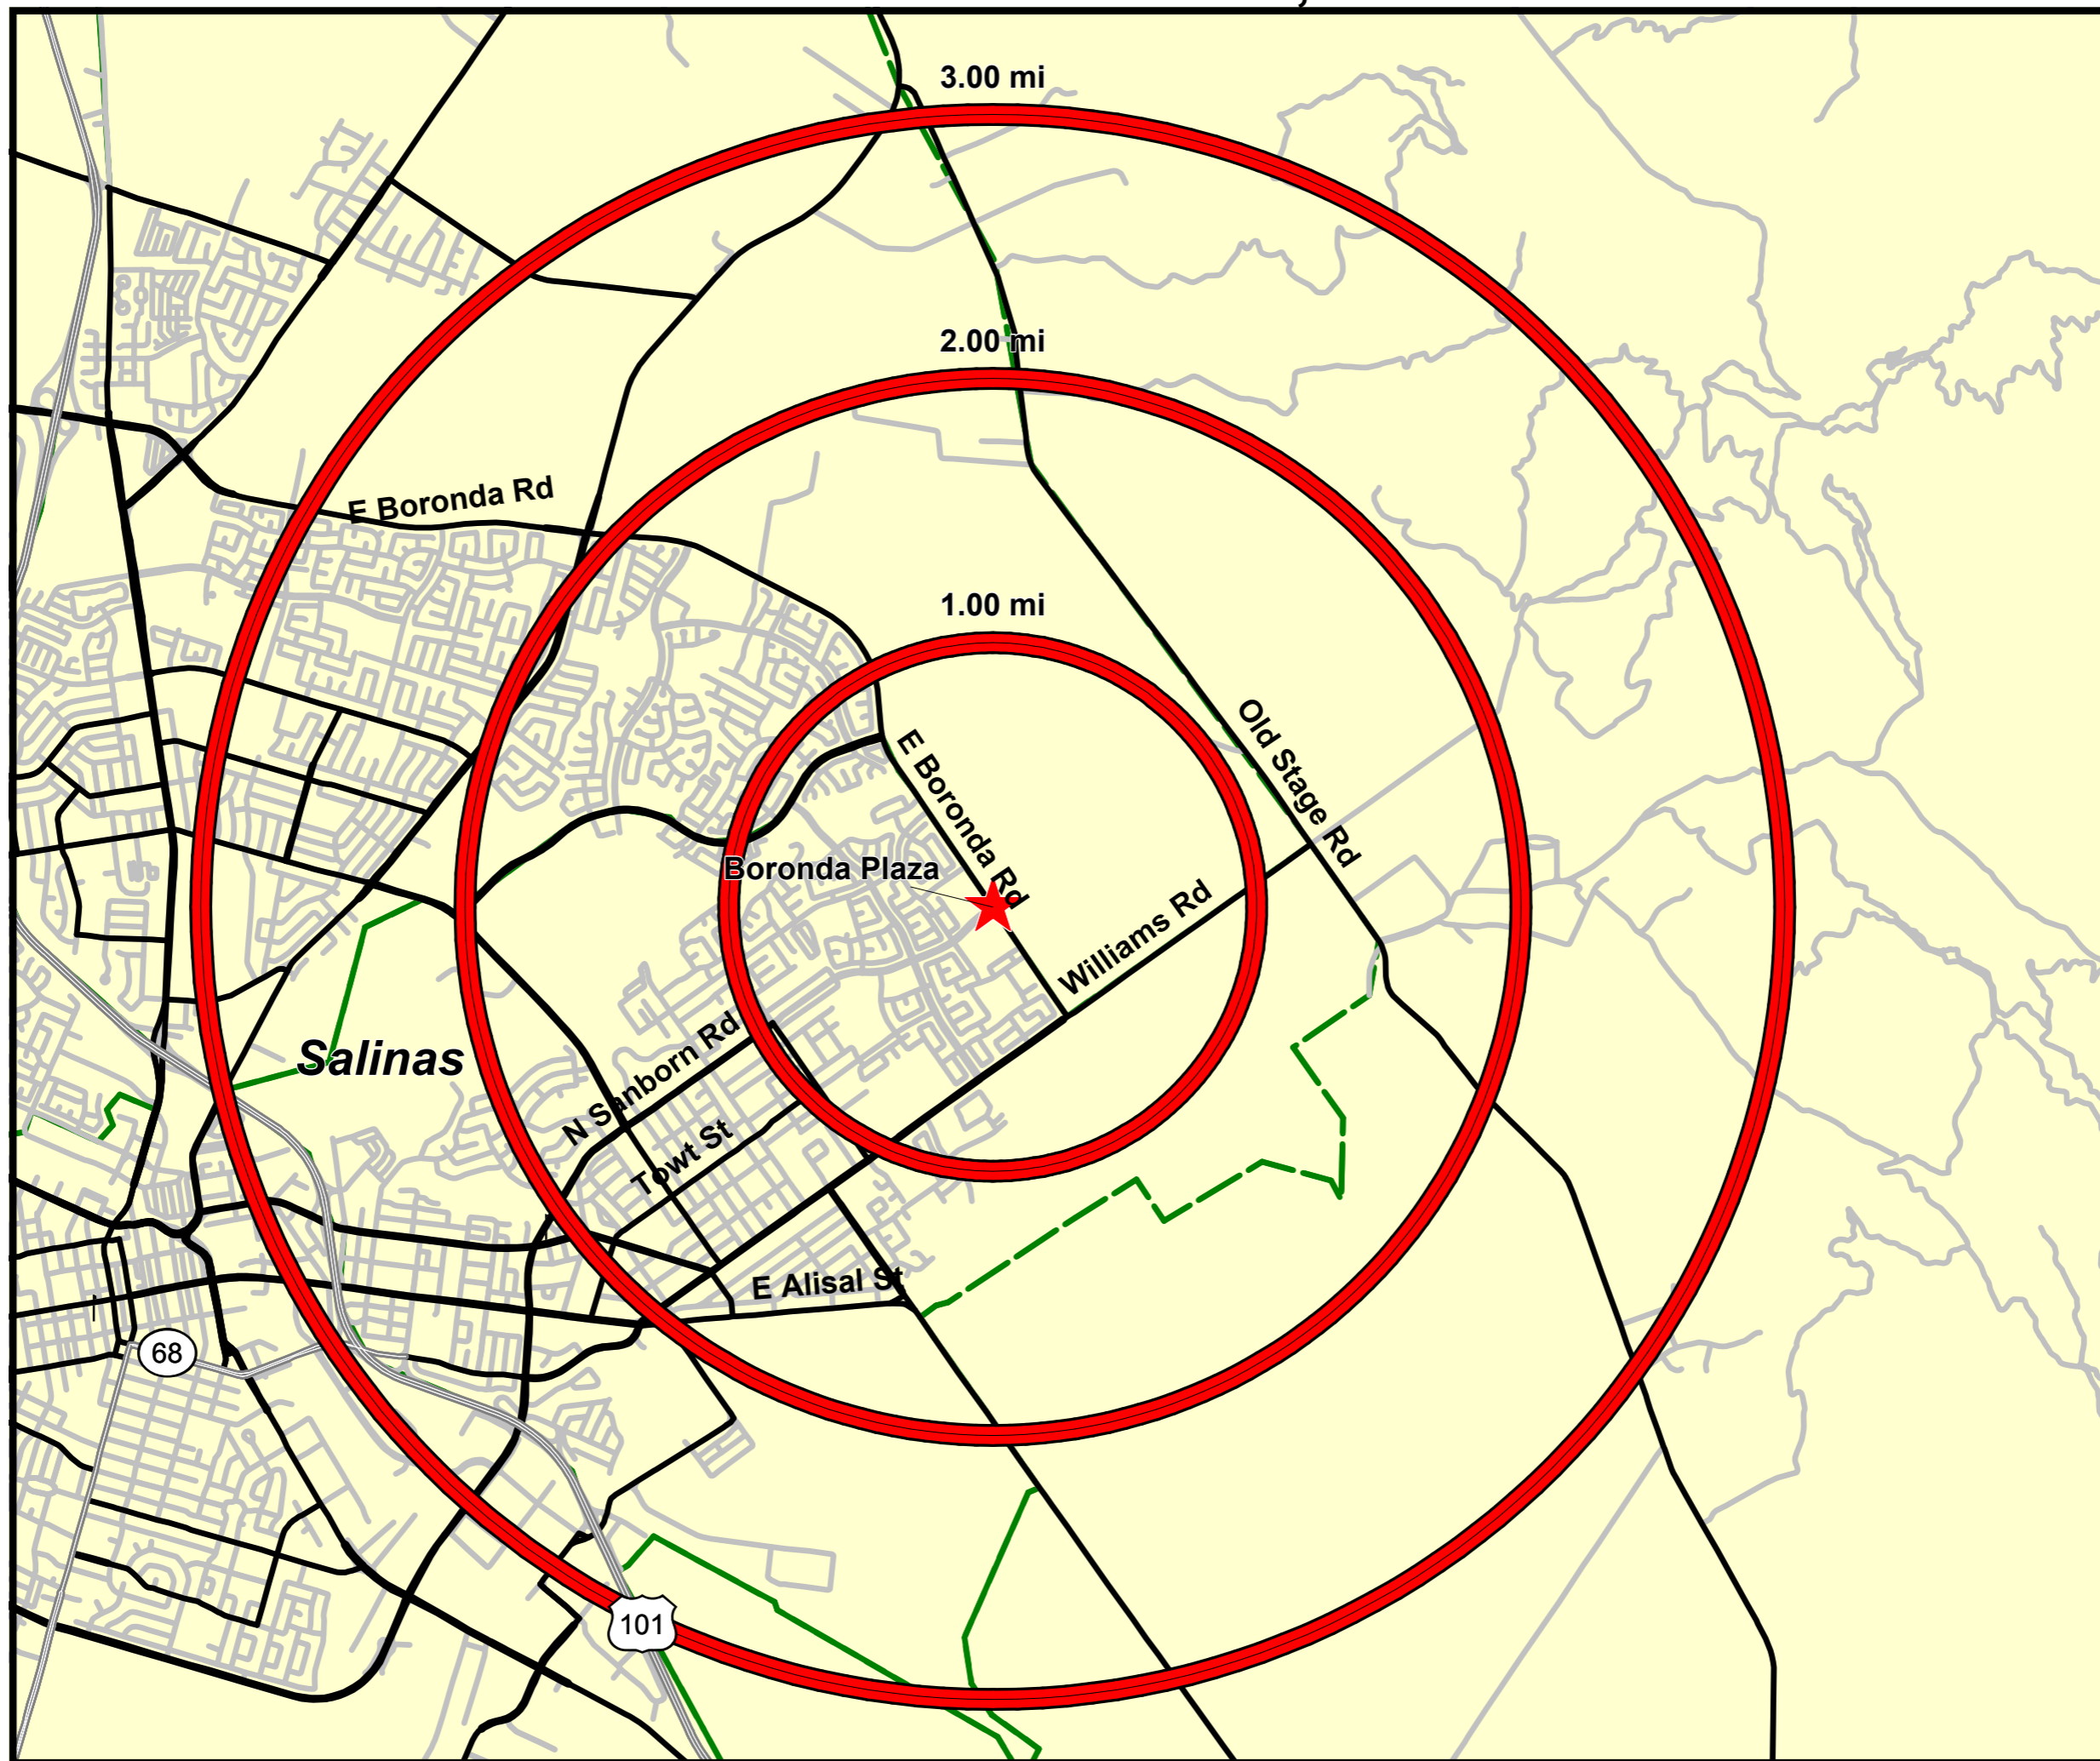

Boronda Plaza

SWC E Boronda & N Sanborn Salinas, CA

Legend

- ★ Site
- Rings
- Major Roads
- Zip Codes

Site Coordinates
Longitude/X: -121.595830
Latitude/Y: 36.695020

Print Date: 11 June 2009

Data Source:

© 2007 Pitney Bowes MapInfo. All Rights Reserved.