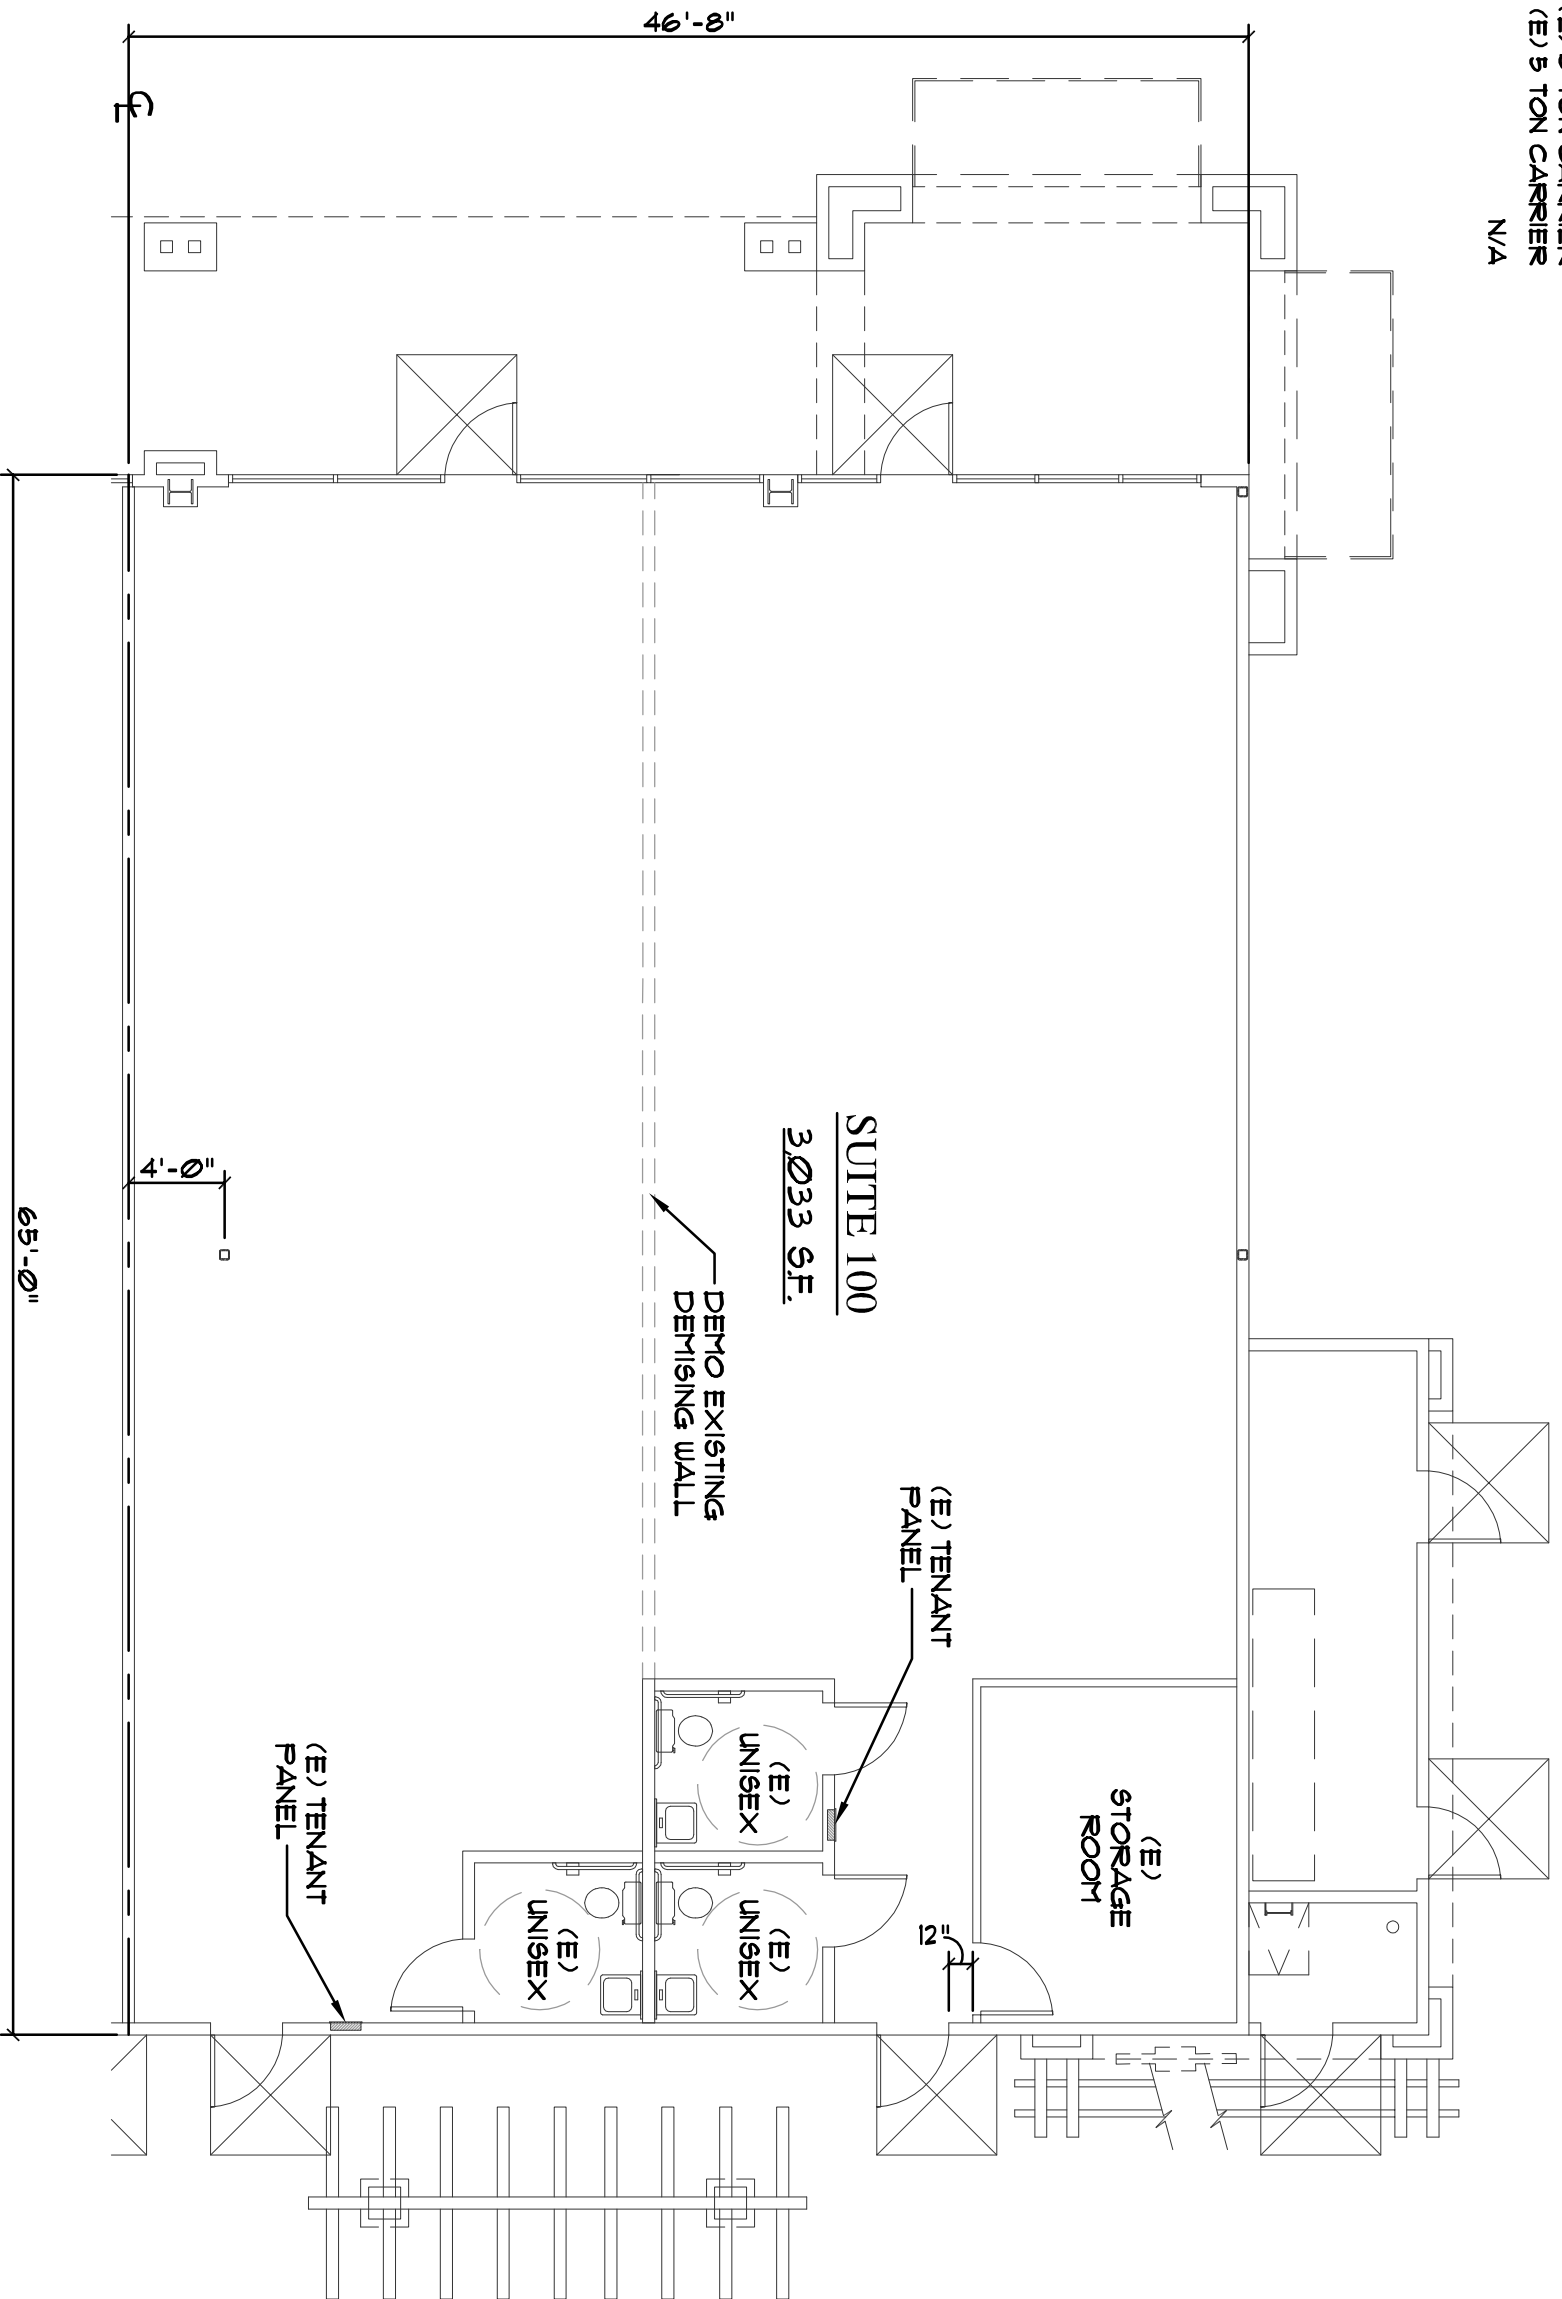

UTILITIES LEGEND

ELECTRICAL PANELS: (2) (E) 200 AMPs
 HVAC UNIT: (1) (E) 6 TON CARRIER
 (1) (E) 5 TON CARRIER
 GAS SERVICE: N/A

Option A

DE KLEER +
 ASSOCIATES
 incorporated

3001 I Street, Suite 100 Sacramento, CA 95818 916.731.4726 Fax 916.731.4916

LEASING PLAN

SHOPS "R"

SUITE 100

SCALE: 1/8"=1'-0"

Nov. 30, 2009

DONAHUE
 SCHRIBER

Lone Tree Plaza

5541 Lone Tree Way
 Brentwood, California