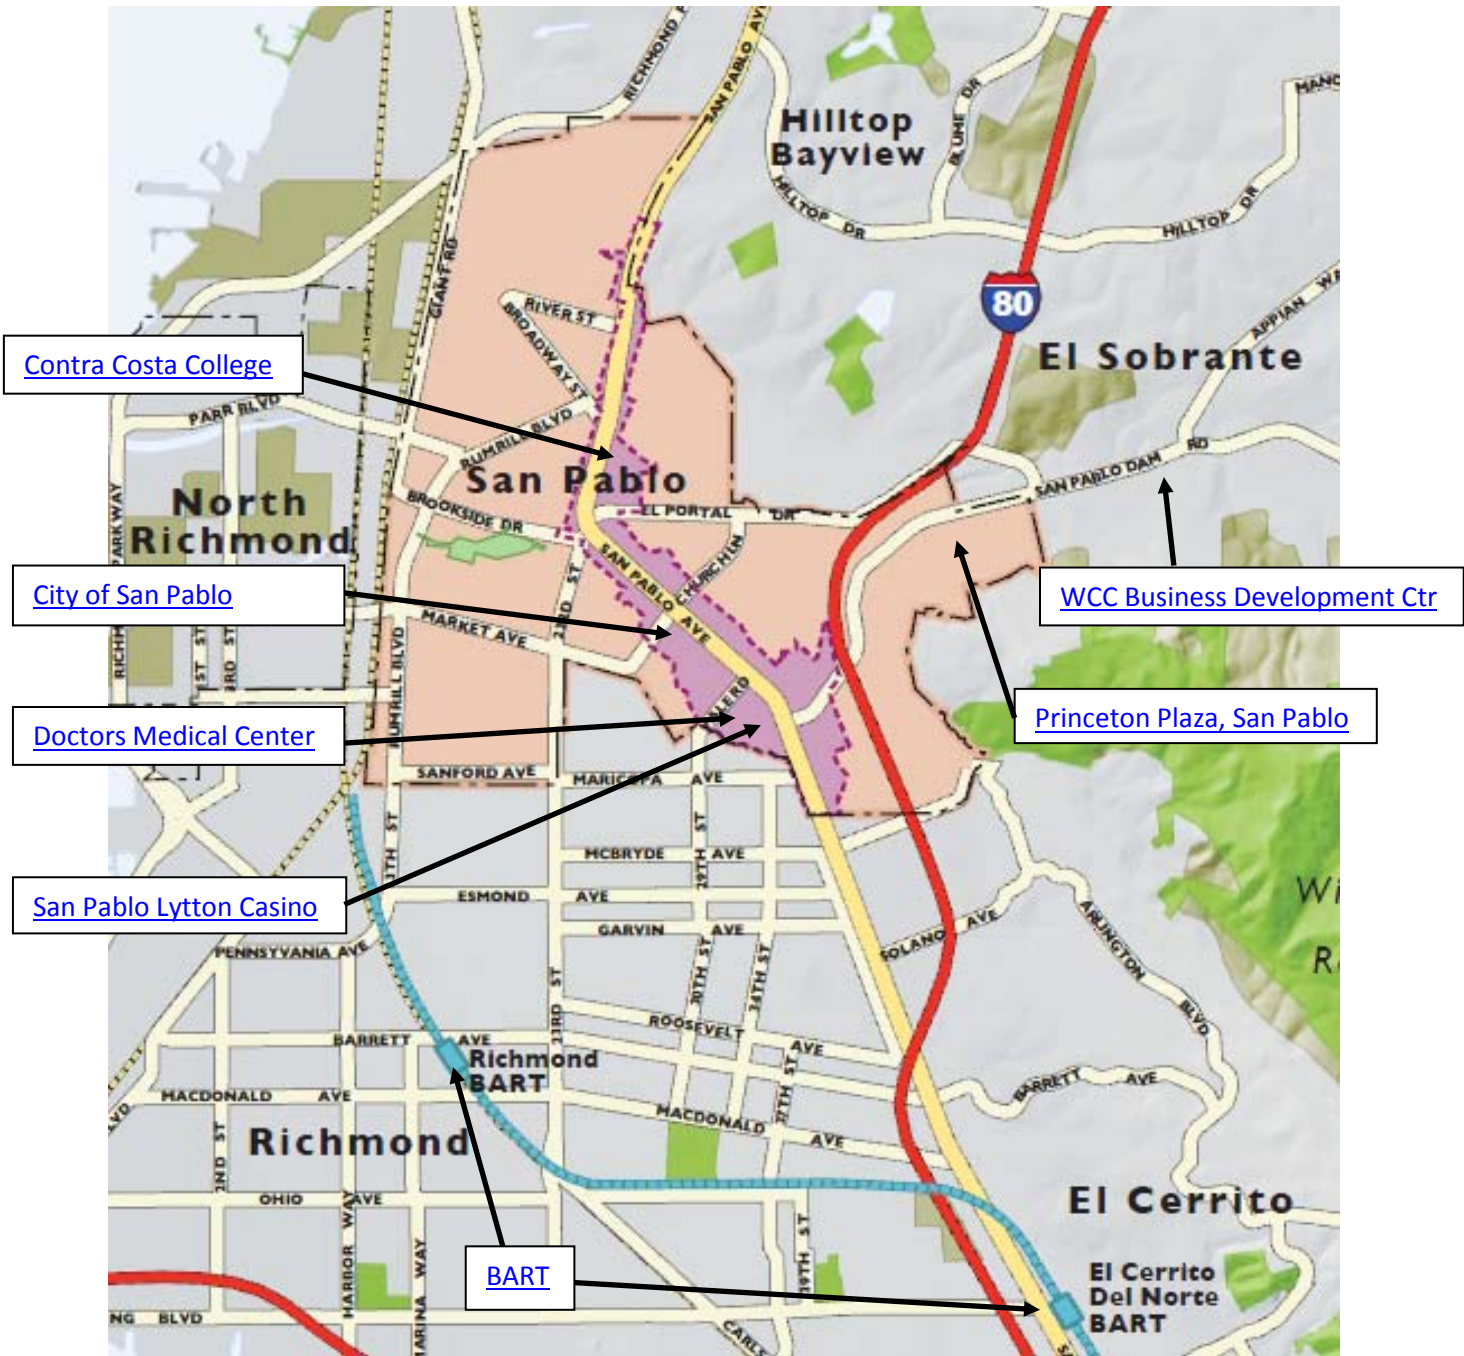

PRINCETON PLAZA, SAN PABLO INTERACTIVE REGIONAL MAP

San Pablo Lytton Casino	13255 San Pablo Ave	San Pablo	(510) 215-7888	2.5 Million Annual Visitors
City of San Pablo	13831 San Pablo Ave	San Pablo	(510) 215-3000	Population (2010): City: 32,200/County: 1,909,300
Doctors Medical Center	2000 Vale Road	San Pablo	(510) 970-5000	144 Accredited Physicians
West Contra Costa Business Development Corporation	3445 San Pablo Dam Rd	El Sobrante	(510) 223-9900	Provides business support services to include one-on-one business consulting, sales and marketing assistance, loan packaging, help obtaining permits and licenses, and general start-up support.
Contra Costa College	2600 Mission Bell Dr	San Pablo	(510) 235-7800	Full-Time Equivalent Students ~ 6,000
BART				Richmond & El Cerrito del Norte